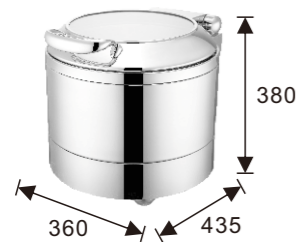

W20-2802T Induction Chafer  
W07-2801B Electrical Base  
Open Lid Height: 730mm

***Encapsulated bottom with aluminium core  
for induction warming.***

W16-1102T + W16-1102B  
Rectangular 1/1 size, 8.5L food pan

W16-2302T + W16-2300B  
Rectangular 2/3 size, 5.5L food pan

W16-2802T + W16-2802B  
Soup Station, 10L bain marie

W16-3602T + W16-3600B  
Round 36cm, 6.8L food pan

W16-2302T

W16-1102T

W16-2802T