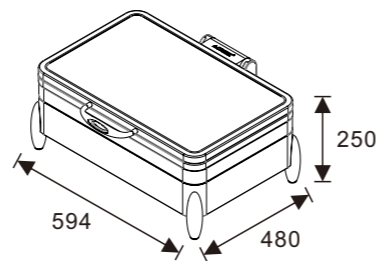

# KASA SERIES

- BUILT-IN BUFFET CHAFER -

**W21-11HLM1**

*Outer dimension: 677 x 460 x 185mm*

*Cutout size: 646 x 375mm*

*Depth of unit inserted: 131mm*

*Capacity: 8.5L*

*Voltage: 220 / 240VAC*

*Power consumption: 400-476W*

W20-1102T Induction Chafer  
W07-1104B Multi-Functional Base  
Open Lid Height: 687mm

W20-3602T Induction Chafer  
W07-3604B Multi-Functional Base  
Open Lid Height: 747mm