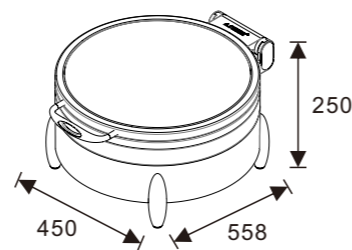

*Power consumption: 400-476W*

W20-1102T Induction Chafer  
W07-1104B Multi-Functional Base  
Open Lid Height: 687mm

W20-3602T Induction Chafer  
W07-3604B Multi-Functional Base  
Open Lid Height: 747mm