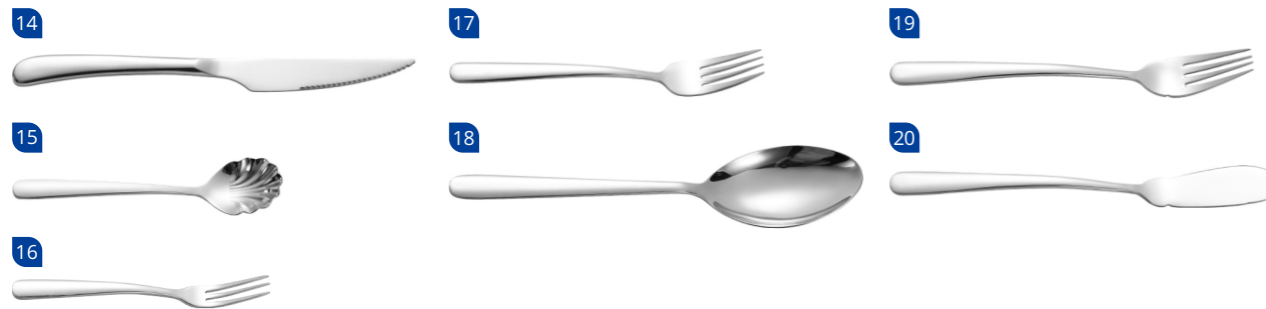

# Cutlery

**C112 series**  
**SS 18/8, Knife SS 13/0**

1 C112TK Table Knife 232mm    3 C112TF Table Fork 215mm    5 C112TS Table Spoon 212mm  
 2 C112DK Dessert Knife 215mm    4 C112DF Dessert Fork 198mm    6 C112DS Dessert Spoon 195mm

7 C112SS Soup Spoon 185mm    10 C112ET Tea Spoon 163mm    12 C112SAF Salad Fork 200mm  
 8 C112IT Ice Tea Spoon 220mm    11 C112CS Coffee Spoon 123mm    13 C112SAS Salad Spoon 200mm  
 9 C112BK Butter Knife 175mm