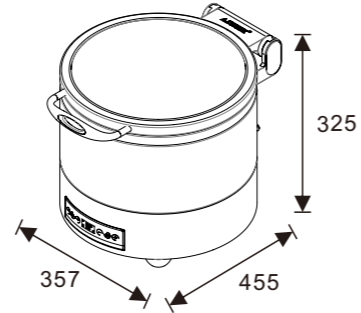

W20-2802T Induction Chafer  
W07-2801B Electrical Base  
Open Lid Height: 730mm

***Encapsulated bottom with aluminium core  
for induction warming.***

W16-1102T + W16-1102B  
Rectangular 1/1 size, 8.5L food pan