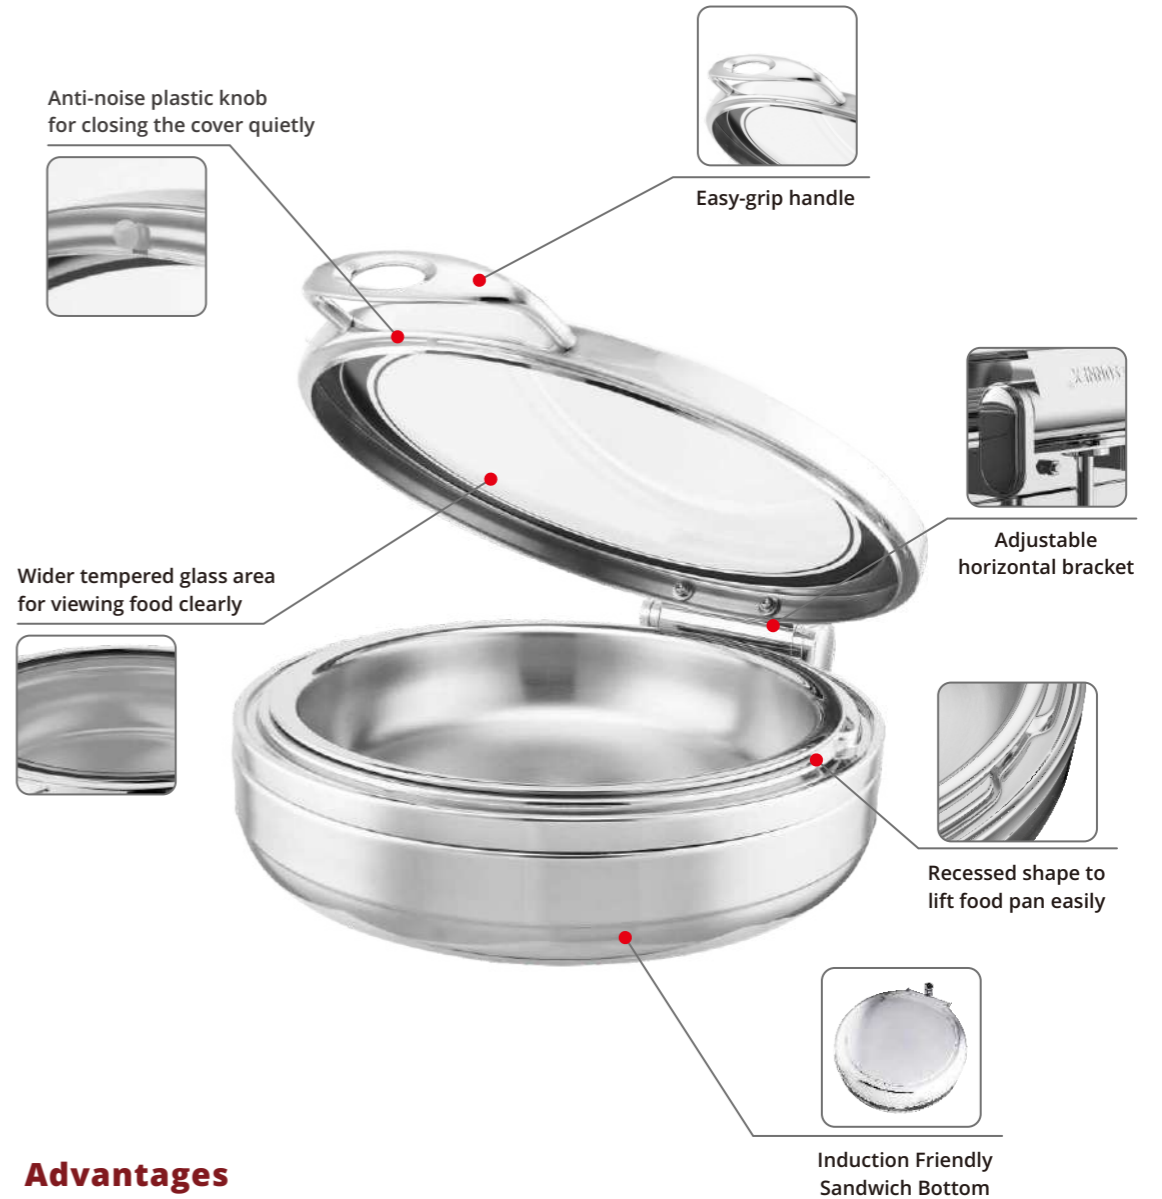

ROMA CHAFER

Advantages

Advanced Hydraulic Hinge

Smooth, slow and silent closing with 80000 times guarantee. The opening and closing time is adjustable from 20 - 40 seconds (+/- 5 seconds).

Wide Glass Window

Extra large window design in stylish and exquisite craftsmanship. Made from tempered glass, allowing you to see the delicious food before opening the cover.

Optional Bases

Five optional bases available to suit with different needs from precise digital temperature control to traditional fuel warming.

Quality Stainless Steel

Mirror-finished 304 stainless steel cover and food pan. Food safe, non-corrosive & non-rusting.