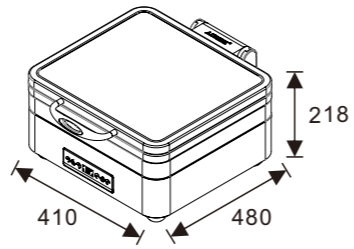

W20-2802T Induction Chafer  
W07-2801B Electrical Base  
Open Lid Height: 730mm

***Encapsulated bottom with aluminium core  
for induction warming.***

W16-1102T + W16-1102B  
Rectangular 1/1 size, 8.5L food pan